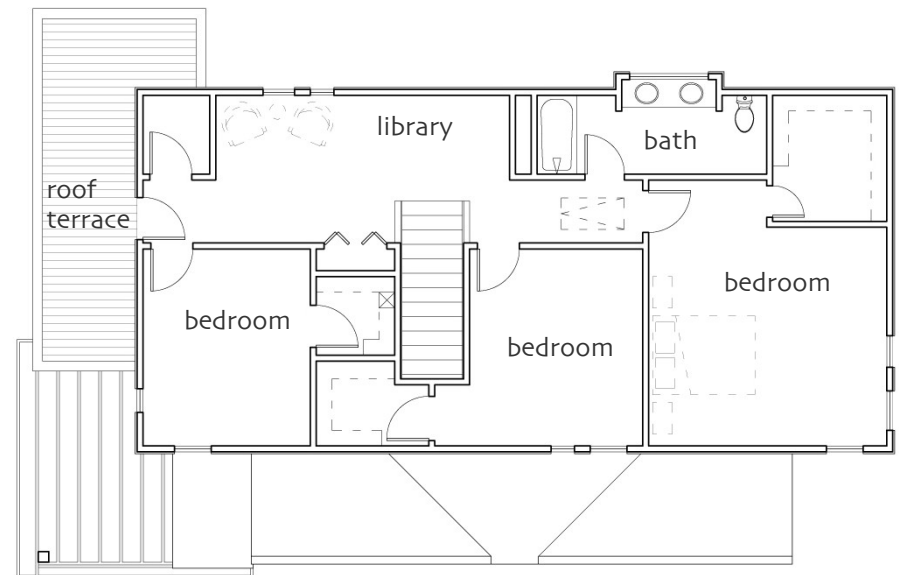

S.4-P House

square feet:

heated sq.ft.: 2,450

unheated sq.ft.: 0

rooms:

bedrooms: 4

bathrooms: 2.5

first floor

second floor