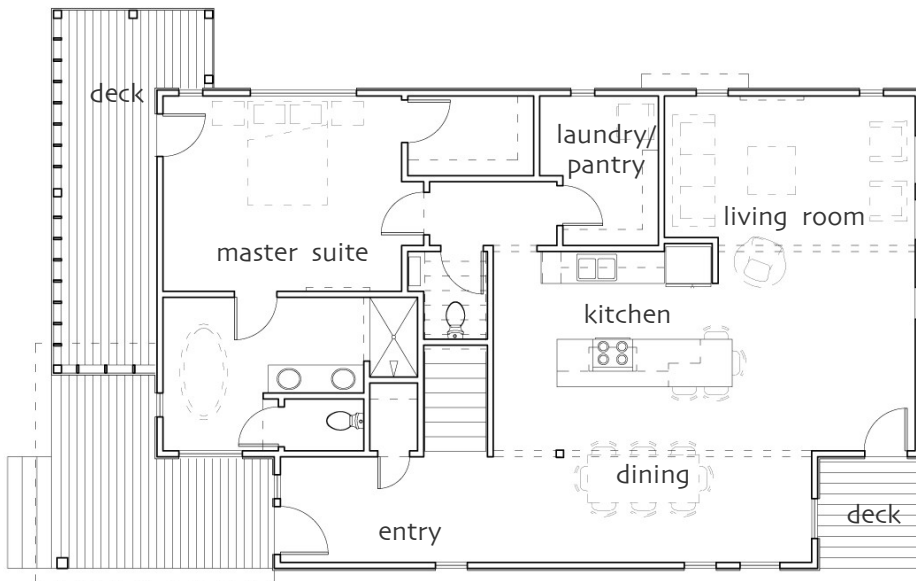

S.4-P House

square feet:

heated sq.ft.: 2,450

unheated sq.ft.: 0

rooms:

bedrooms: 4

bathrooms: 2.5

first floor

second floor